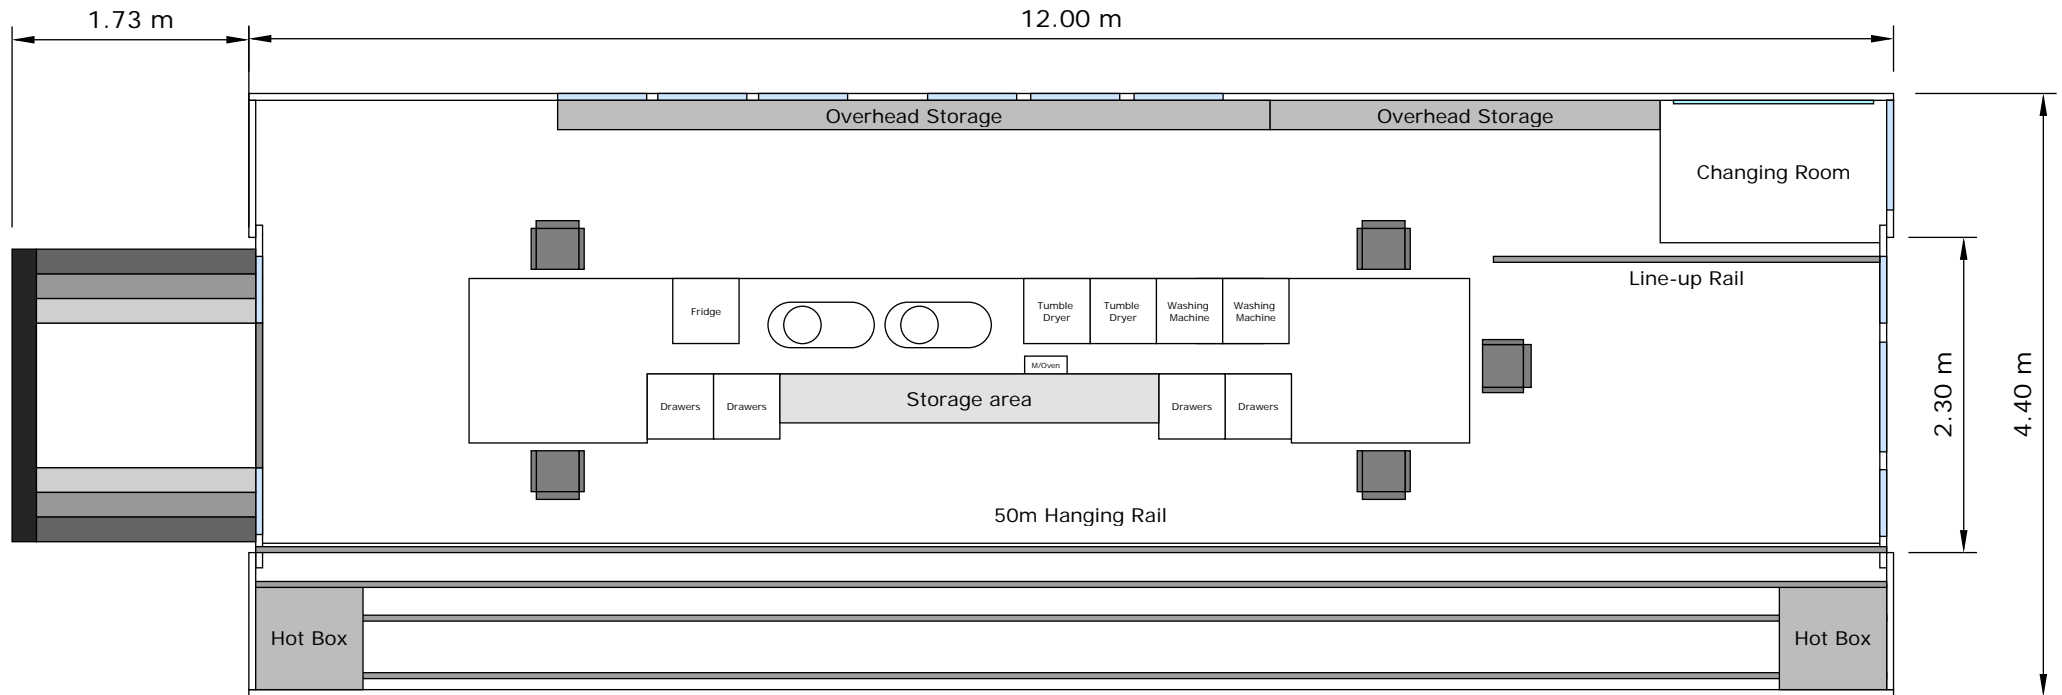

COSTUME COS19-20 FLOORPLAN

T: +44 (0)1763 244886 F: +44 (0)1763 244663 W: on-set.com E: info@on-set.com

On-Set Location Services Ltd, Brook Orchard, Brook Road, Bassingbourn, Herts SG8 5NS

Registered Office: Gregory Wildman, The Granary, Crowhill Farm, Ravensden Road, Wilden, Beds, MK44 2QS. Company Registered in England N° 2631070 VAT N° 595 1309 26