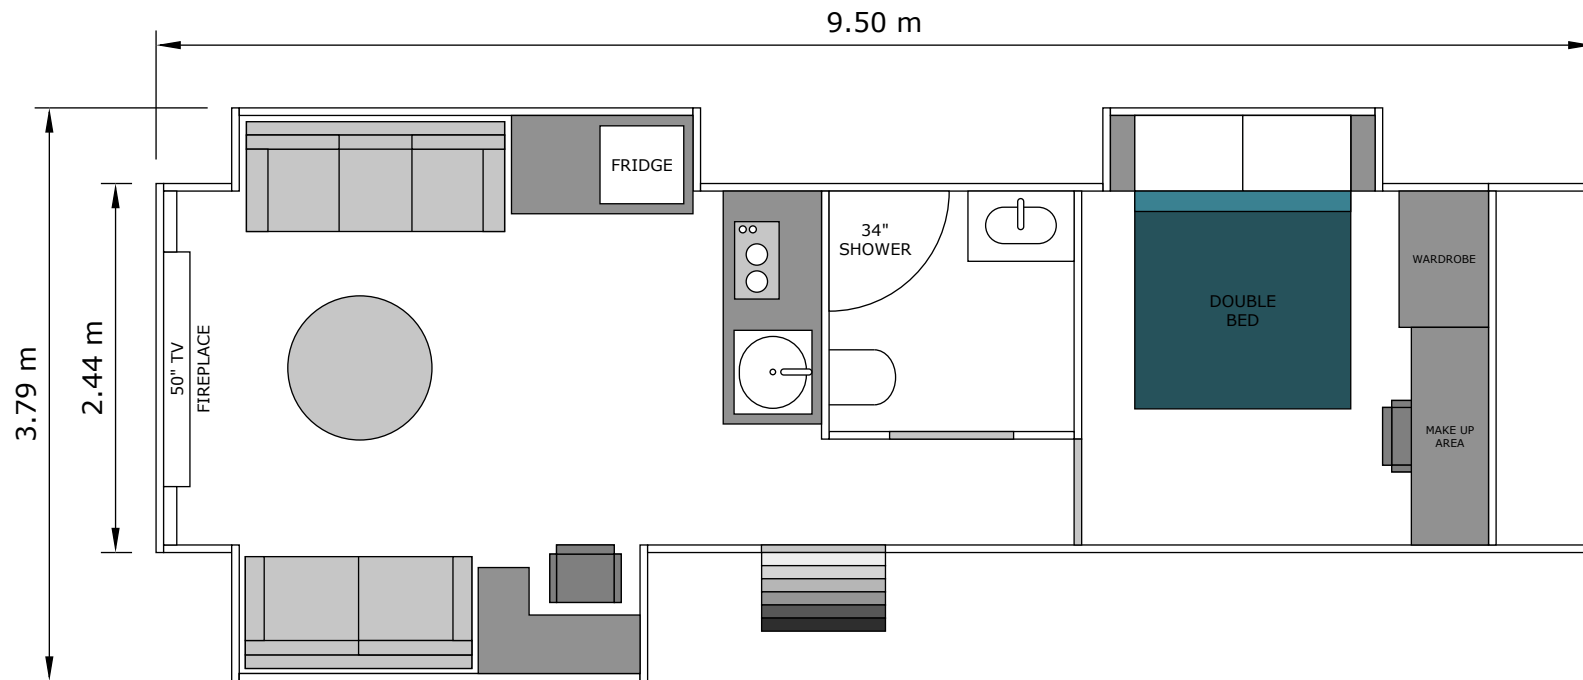

# ELITE ARTIST TRAILER A101-108 - FLOORPLAN

T: +44 (0)1763 244886 F: +44 (0)1763 244663 W: on-set.com E: info@on-set.com

**On-Set Location Services Ltd, Brook Orchard, Brook Road, Basingbourn, Herts SG8 5NS**