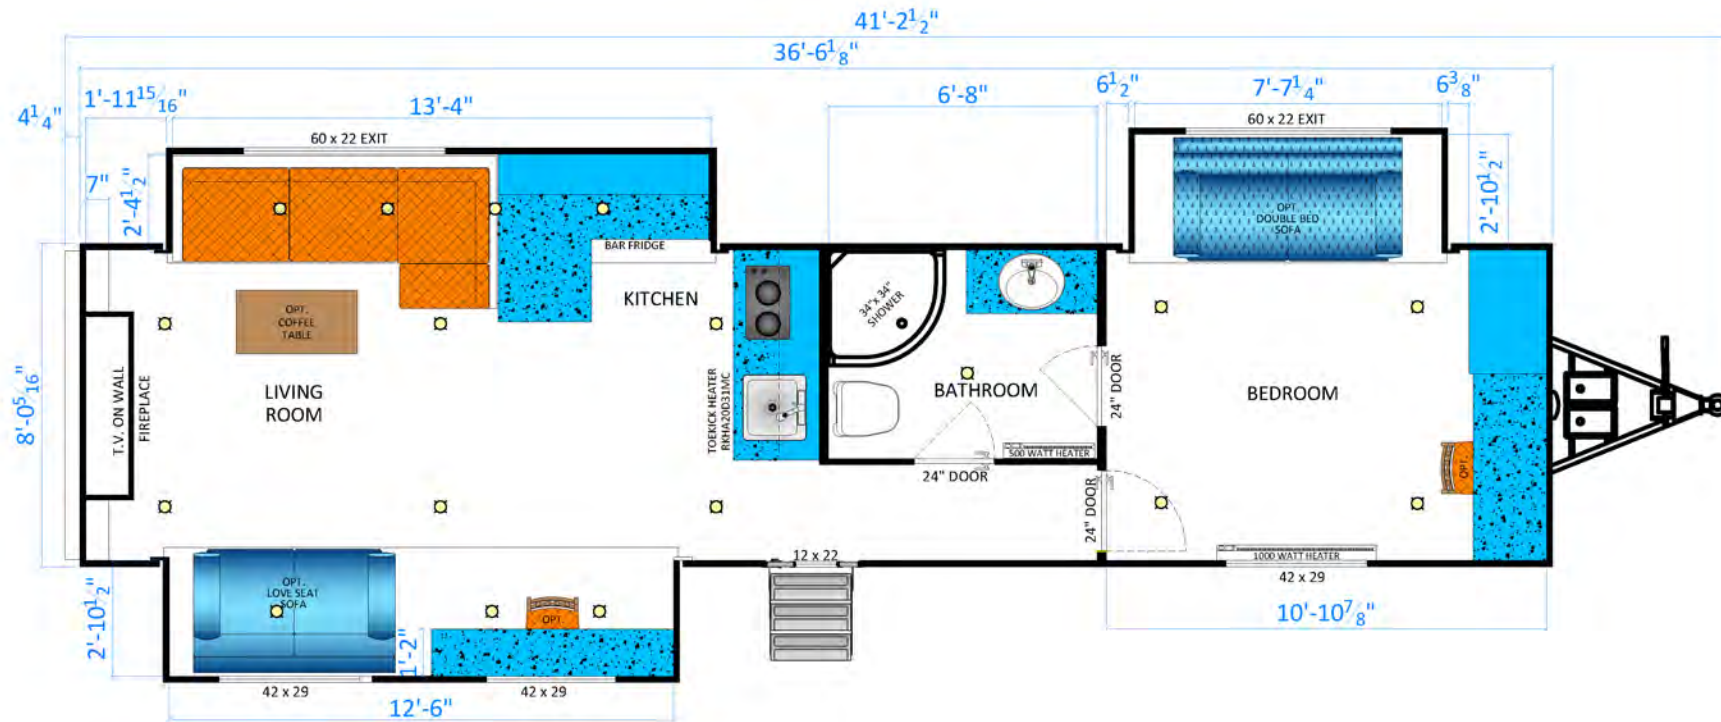

PINNACLE ARTIST TRAILER

T: +44 (0)1763 244886 F: +44 (0)1763 244663 W: on-set.com E: info@on-set.com

On-Set Location Services Ltd, Brook Orchard, Brook Road, Bassingbourn, Herts SG8 5NS

Registered Office: Gregory Wildman, The Granary, Crowhill Farm, Ravensden Road, Wilden, Beds, MK44 2QS. Company Registered in England N° 2631070 VAT N° 595 1309 26